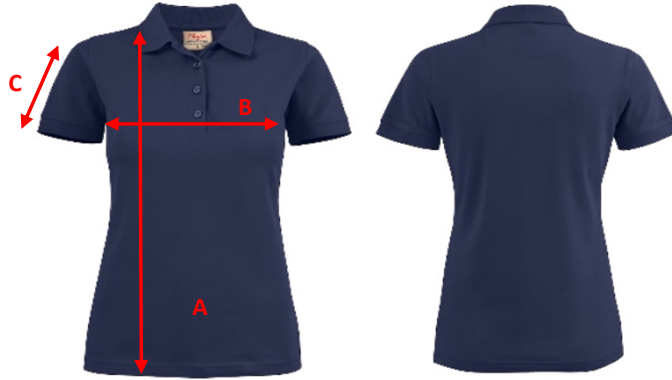

Printer
ACTIVE WEAR

SIZE CHART

Brand: PRINTER ACTIVE WEAR
Style: 2265021 SURF STRETCH LADY

	XS	S	M	L	XL	XXL
A) body length	62	64	66	68	70	72
B) 1/2 chest	44	46	48	51	54	57
C) Sleeve length	16	17	18	19	20	20,5